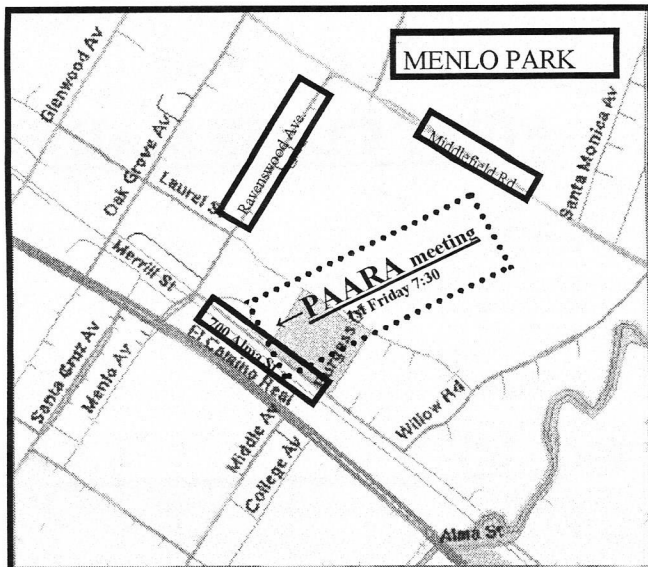

Ron Chester
Santa Clara
(408) 243-2221
Ron@taxhelp.com

Tax Preparation & QuickBooks Consulting - Ham discount

Want and For Sale ads in
PAARAgaphs
are **FREE** to members
(Submit by e-mail or letter before the 15th of the month)

PAARA Radio NET

every Monday evening
8:30 P.M., local time
on the
145.230 -600 MHz repeater

PL tone off

control operators

1st Mon KG6ILA, Pinkney Foster
2nd Mon N6NU, Andreas Junge
3rd Mon AD6FX, Jon Zweig
4th Mon AA6PA, Bill Rausch
5th Mon tba

MADONNA'S BAIL BONDS

Ayudamos a la Comunidad Hispana

REDWOOD CITY — **650-366-9111**
SAN FRANCISCO — **415-495-2245**
SAN JOSE — **408-266-2245**

TERRY FINN CA License # 1A38965
234 Marshall Street, UPSTAIRS #3 Redwood City, CA 94063-1550

Electronics • Prototyping Supplies • Computers • Lasers

Debra Blanke
Sales
KG6UI

3500 RYDER STREET PHONES: (408) 732-1573
SANTA CLARA, CA 95051 (650) 969-1448
www.halted.com FAX: (408) 732-6428

PAARAgaphs Ad Rates

PAARAgaphs accepts paid advertisements from non-members.
(short personal ads remain free for members in good standing).

All ad rates listed are per issue only.

1. Not for profit ads by association members for ham-related items and wants. No cost for business card size ads (additional space at $2.50 per business card size).
2. For Profit organizations and/or individuals: $5-business card size, $25-half page, $50 full page or back cover.

These fees may be reduced or waived in exchange for a valuable consideration that is given to the Association or its general membership. Such consideration must be in addition to any existing arrangements with the association.

The PAARAgaphs editors reserve the right to reject any ad deemed to be not in the best interest of the Association. All fees payable in advance by the year with "scanner-ready" copy or text-only ads. Give payment and copy to Bob Korte

PAARA · Palo Alto Amateur Radio Association · P.O. Box 911, Menlo Park, California 940260911

- Club meetings are on the first Friday of each month, 7:30pm at the Menlo Park Recreation Center, 700 Alma Street, Menlo Park, CA
- Radio NET every Monday evening, at 8:30pm, on the 145.230-600 MHz repeater, PL tone off.

Membership in PAARA is $12.00 per calendar year which includes a subscription to PAARAgaphs, $6 for additional family members (no newsletter).
Make payment to the Palo Alto Amateur Radio Association, P.O. Box 911, Menlo Park, CA 94026 -0911
Permission is granted to reprint from this publication with appropriate source credit.