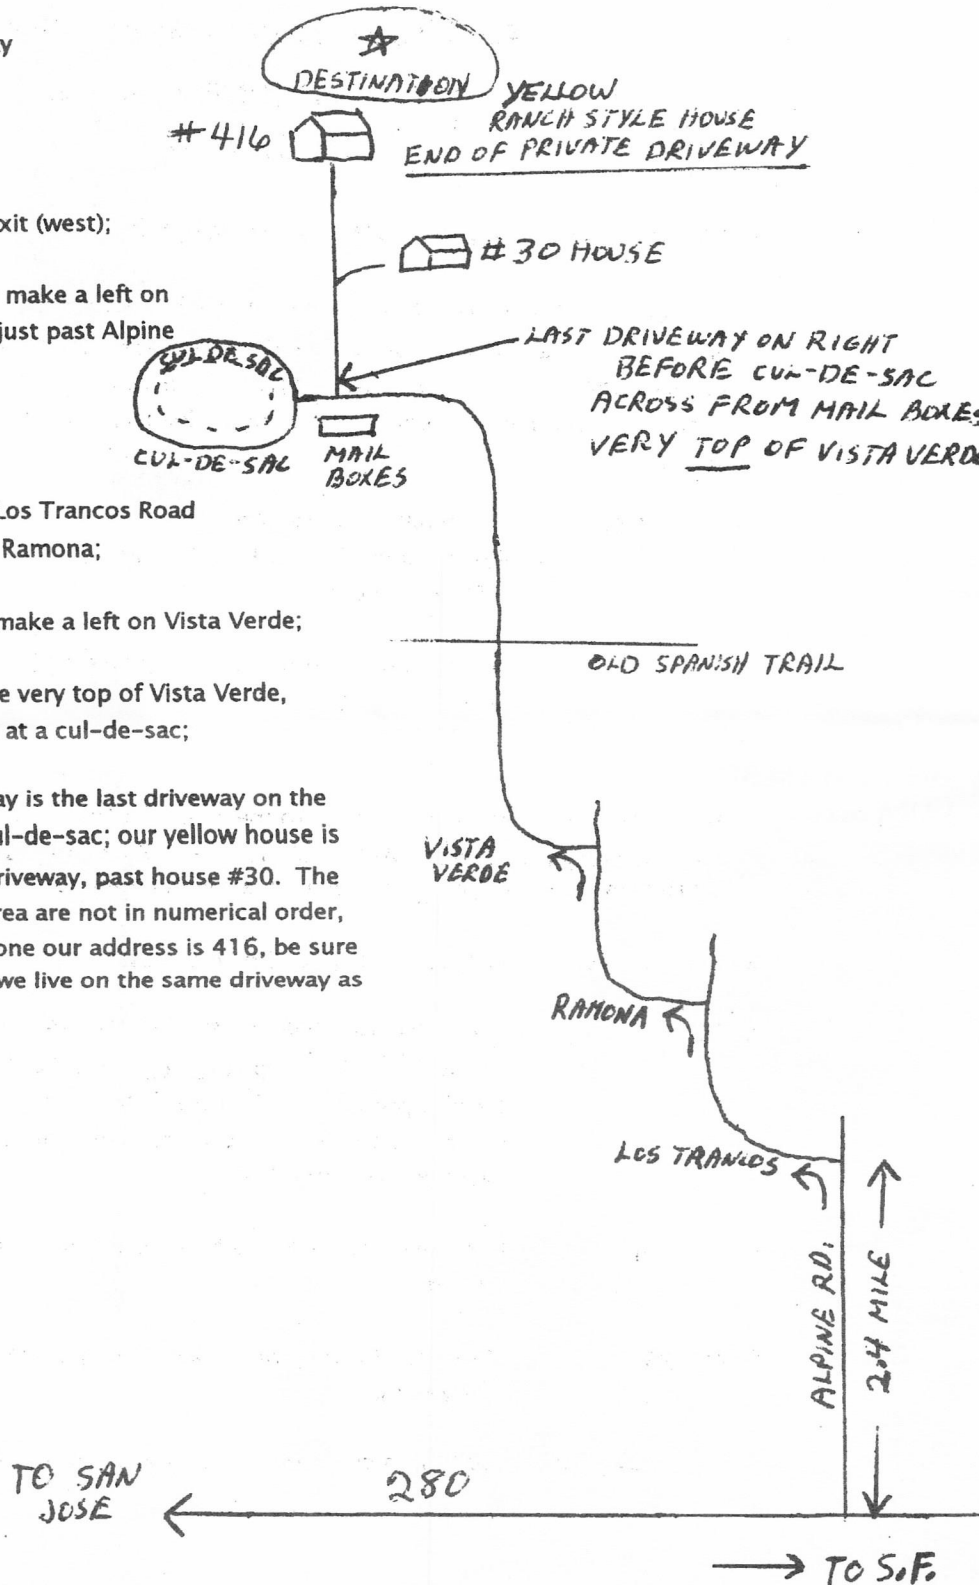

PAARA ANNUAL PICNIC

3:00 p.m., Saturday, June 1, 2002

Jim and Lisa Rice
416 Vista Verde Way
Portola Valley, CA
(650) 851-2274

From 280

Take Alpine Road exit (west);

drive 2.4 miles and make a left on
Los Trancos Road (just past Alpine
Hills Tennis Club);

drive 1.9 miles up Los Trancos Road
and make a left on Ramona;

drive .6 miles and make a left on Vista Verde;

drive .8 miles to the very top of Vista Verde,
where it dead ends at a cul-de-sac;

NOTE: Our driveway is the last driveway on the
right *before* the cul-de-sac; our yellow house is
at the end of the driveway, past house #30. The
addresses in our area are not in numerical order,
so if you tell someone our address is 416, be sure
and also tell them we live on the same driveway as
house #30.